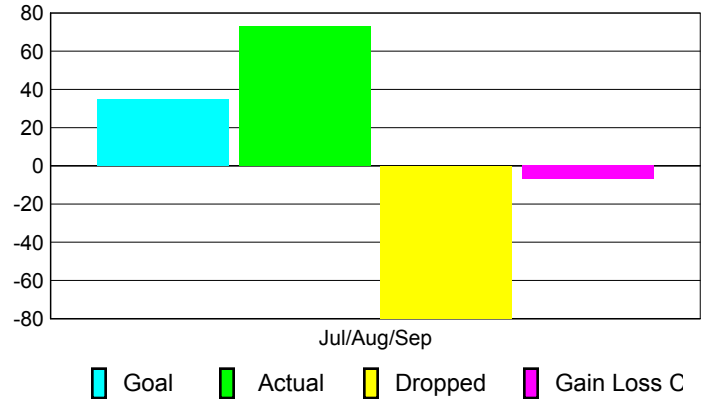

### YTD Status Quo Clubs 2010-2011

Status Quo Clubs Compared to Status Quo Members

## MEMBERSHIP

**Membership Results**  
2010-2011

**Membership**  
2009-2010

Month	Net Memb Goal	Actual New Memb	Actual Dropped Memb	Gain/Loss of Memb	Gain/Loss of Memb
Jul/Aug/Sep	35	73	-80	-7	56
<b>Totals</b>	<b>35</b>	<b>73</b>	<b>-80</b>	<b>-7</b>	<b>56</b>

### Membership Results 2010-2011

Goal, New, Dropped, Gain/Loss

### Comparison of Membership Gain/Loss

Current Year Compared to the Previous Year