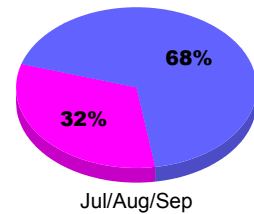

Gender Comparison 2010-2011